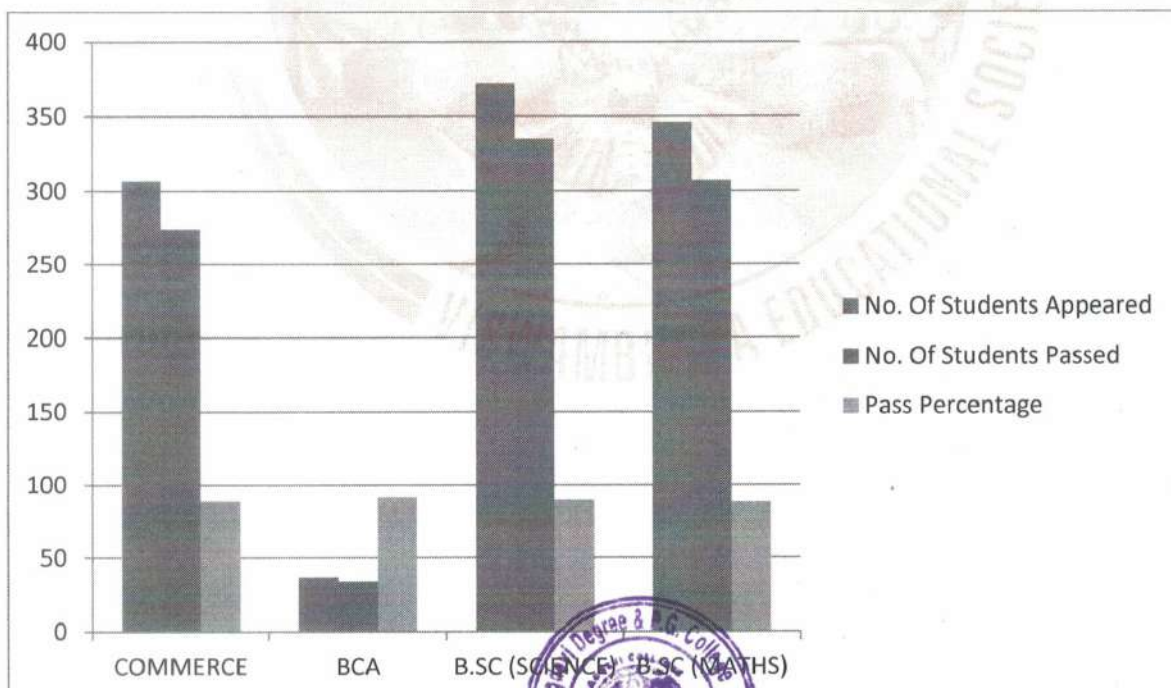

VAAGDEVI DEGREE & P.G. COLLEGE

(Approved by A.I.C.T.E., New Delhi & Affiliated to Kakatiya University)

2-2-457/A, Kishanpura, HANAMKONDA - 506 001, Warangal, T.S.

www.vaagdevicolleges.com, E-mail:a.schalam213@gmail.com, principal@vaagdevicolleges.com

Dr. AMARAVADI SHESHA CHALAM

M.A., P.G.C.T.E., P.G.D.T.E., Ph.D.

Principal

KAKATIYA UNIVERSITY RESULT ANALYSIS UG 2018-2019

COURSE III YR	No. Of Students Appeared	No. Of Students Passed	Pass Percentage
COMMERCE	307	274	89.25081433
BCA	37	34	91.89189189
B.SC (SCIENCEENCE)	372	335	90.05376344
B.SC (MATHSHS)	346	307	88.7283237

A. Amravadi Shesha Chalam
Principal

VAAGDEVI DEGREE & P.G. COLLEGE
Kishanpura, Hanamkonda