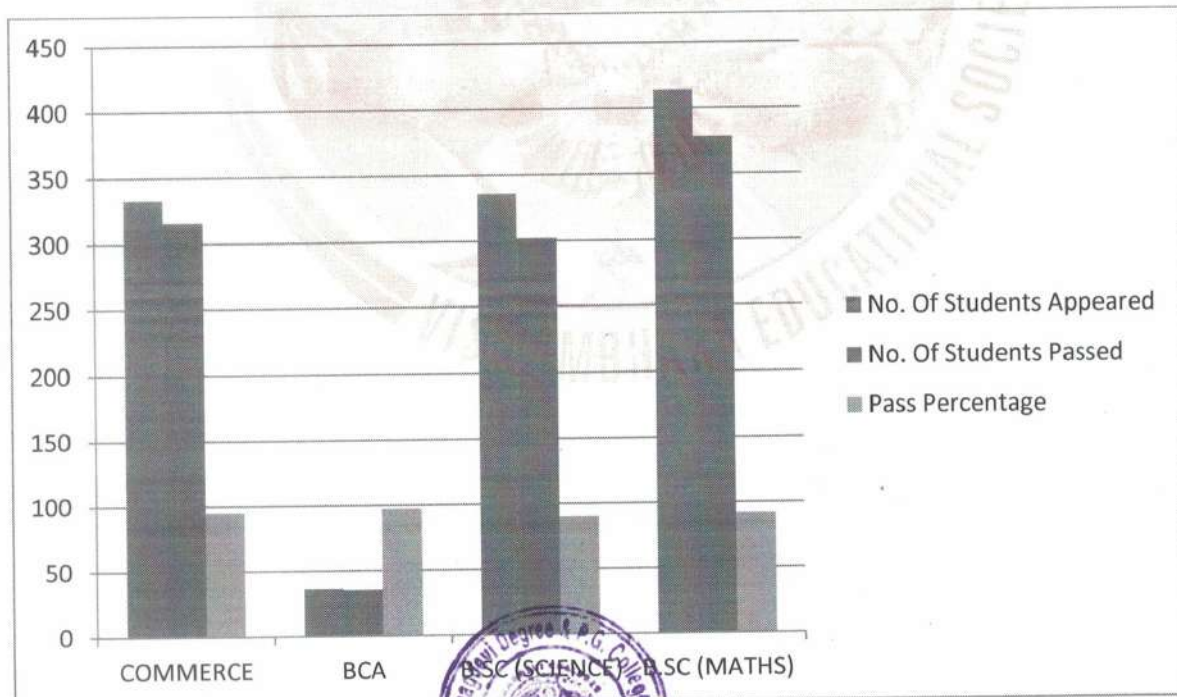

VAAGDEVI DEGREE & P.G. COLLEGE

(Approved by A.I.C.T.E., New Delhi & Affiliated to Kakatiya University)

2-2-457/A, Kishanpura, HANAMKONDA - 506 001, Warangal, T.S.

www.vaagdevicolleges.com, E-mail:a.schalam213@gmail.com, principal@vaagdevicolleges.com

Dr. AMARAVADI SHESHA CHALAM

M.A., P.G.C.T.E., P.G.D.T.E., Ph.D.

Principal

KAKATIYA UNIVERSITY RESULT ANALYSIS UG 2019-2020

COURSE III YR	No. Of Students Appeared	No. Of Students Passed	Pass Percentage
COMMERCE	333	316	94.89489489
BCA	36	35	97.22222222
B.SC (SCIENCEENCE)	336	302	89.88095238
B.SC (MATHSHS)	414	378	91.30434783

A. Schalam

VAAGDEVI DEGREE & P.G. COLLEGE
Kishanpura, Hanamkonda