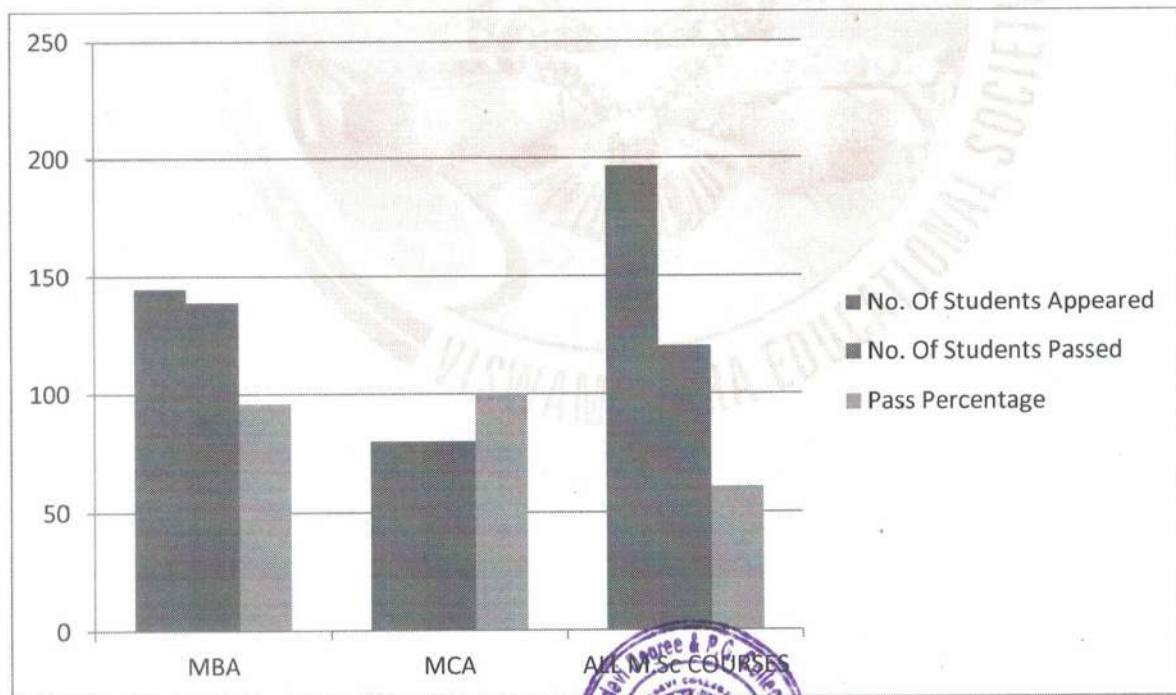

COURSE III YR	No. Of Students Appeared	No. Of Students Passed	Pass Percentage
MBA	145	139	95.86206897
MCA	80	80	100
ALL M.Sc COURSES	197	120	60.91370558

A. Shesha Chalam

Principal

VAAGDEVI DEGREE & P.G. COLLEGE
Kishanpura, Hanamkonda