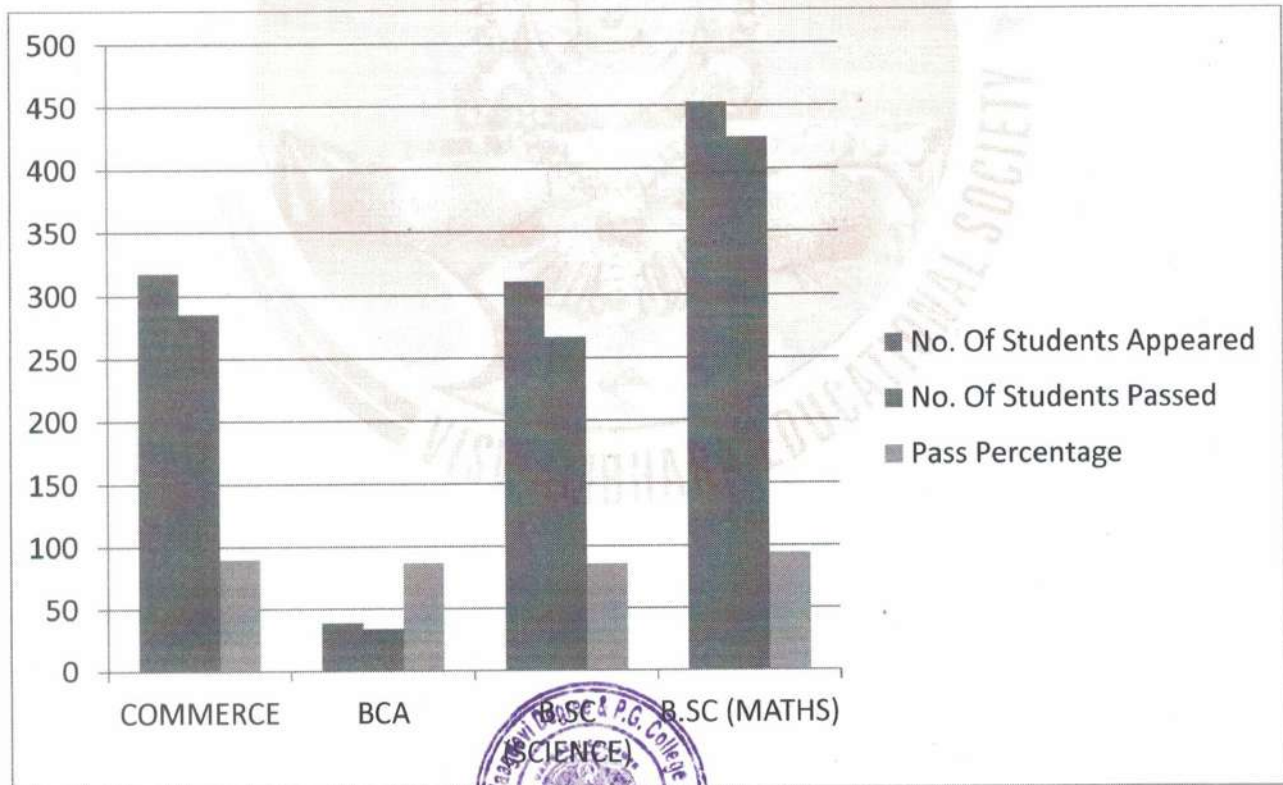

Dr. AMARAVADI SHESHA CHALAM

M.A., P.G.C.T.E., P.G.D.T.E., Ph.D.

Principal

KAKATIYA UNIVERSITY RESULT ANALYSIS

UG 2020 - 2021

COURSE III YR	No. Of Students		Pass Percentage
	Appeared	Passed	
COMMERCE	318	286	89.93710692
BCA	39	34	87.17948718
B.SC (Science group)	311	267	85.85209003
B.SC (Maths group)	453	425	93.81898455