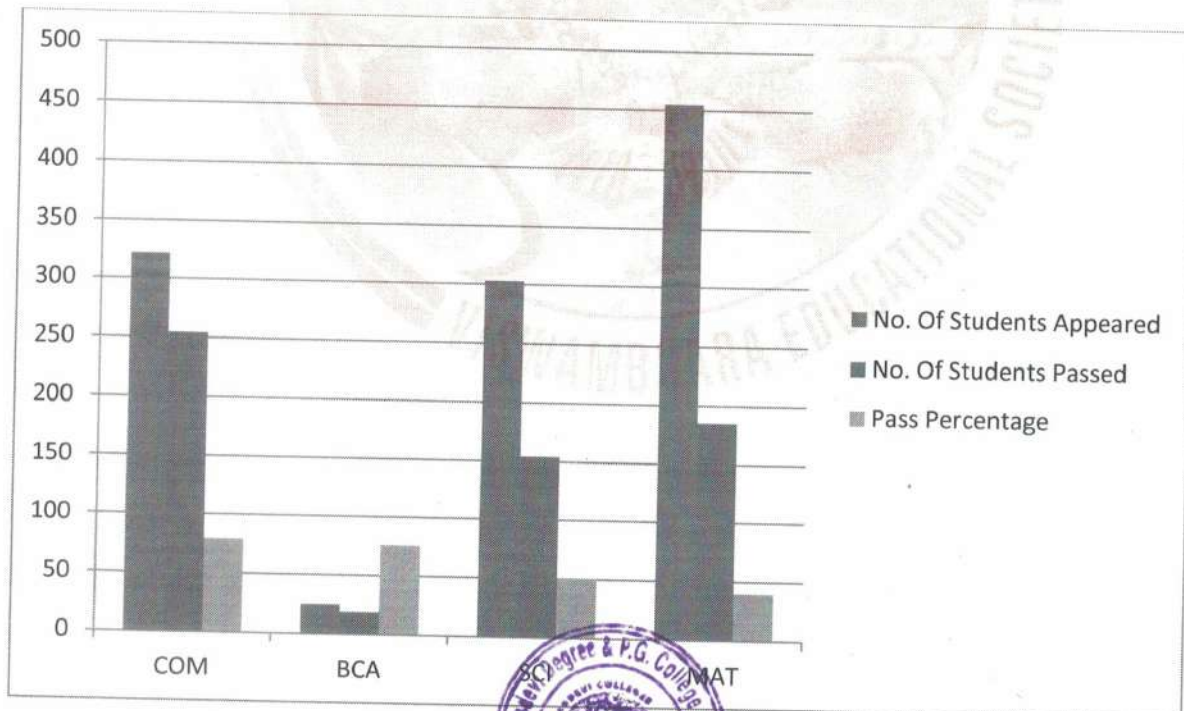

VAAGDEVI DEGREE & P.G. COLLEGE

(Approved by A.I.C.T.E., New Delhi & Affiliated to Kakatiya University)

2-2-457/A, Kishanpura, HANAMKONDA - 506 001, Warangal, T.S.

www.vaagdevicolleges.com, E-mail:a.schalam213@gmail.com, principal@vaagdevicolleges.com

Dr. AMARAVADI SHESHA CHALAM

M.A., P.G.C.T.E., P.G.D.T.E., Ph.D.

Principal

KAKATIYA UNIVERSITY RESULT ANALYSIS UG 2017-2018

COURSE III YR	No. Of Students Appeared	No. Of Students Passed	Pass Percentage
COMMERCE	322	254	78.88198758
BCA	25	19	76
SCIENCE	303	154	50.82508251
MATHS	455	185	40.65934066

A. Schalam
Principal

VAAGDEVI DEGREE & P.G. COLLEGE

Kishanpura, Hanamkonda