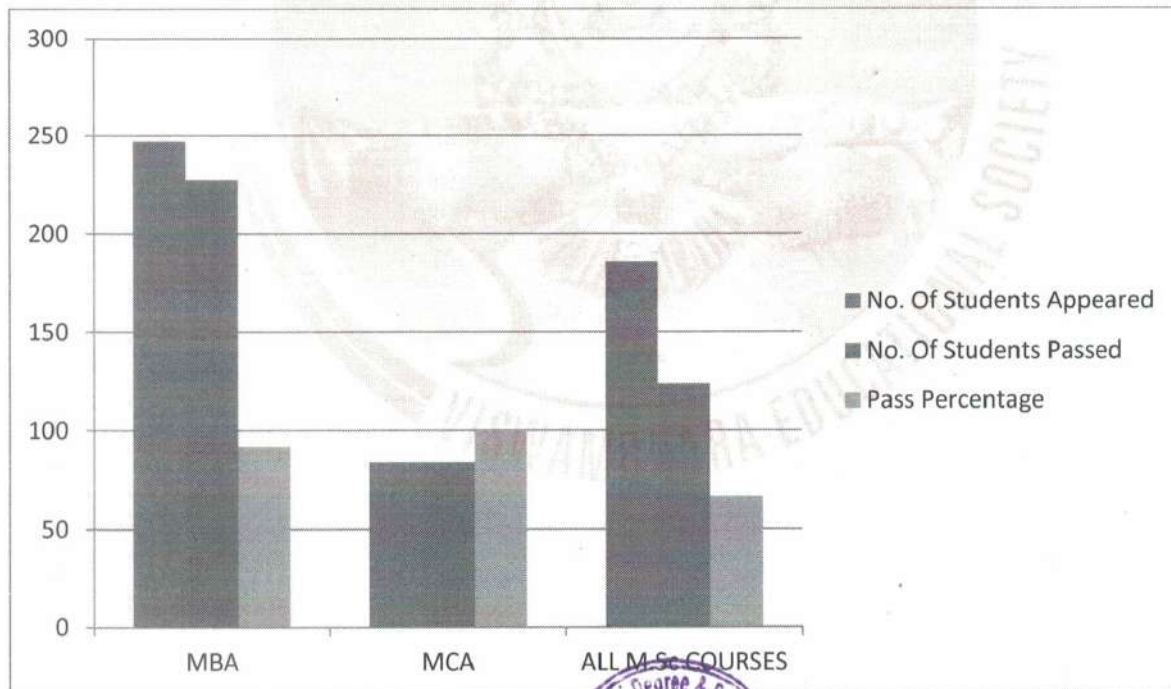

COURSE III YR	No. Of Students Appeared	No. Of Students Passed	Pass Percentage
MBA	247	227	91.90283401
MCA	84	84	100
ALL M.Sc COURSES	186	124	66.66666667

A. Schalam
Principal
VAAGDEVI DEGREE & P.G. COLLEGE
Kishanpura, Hanamkonda