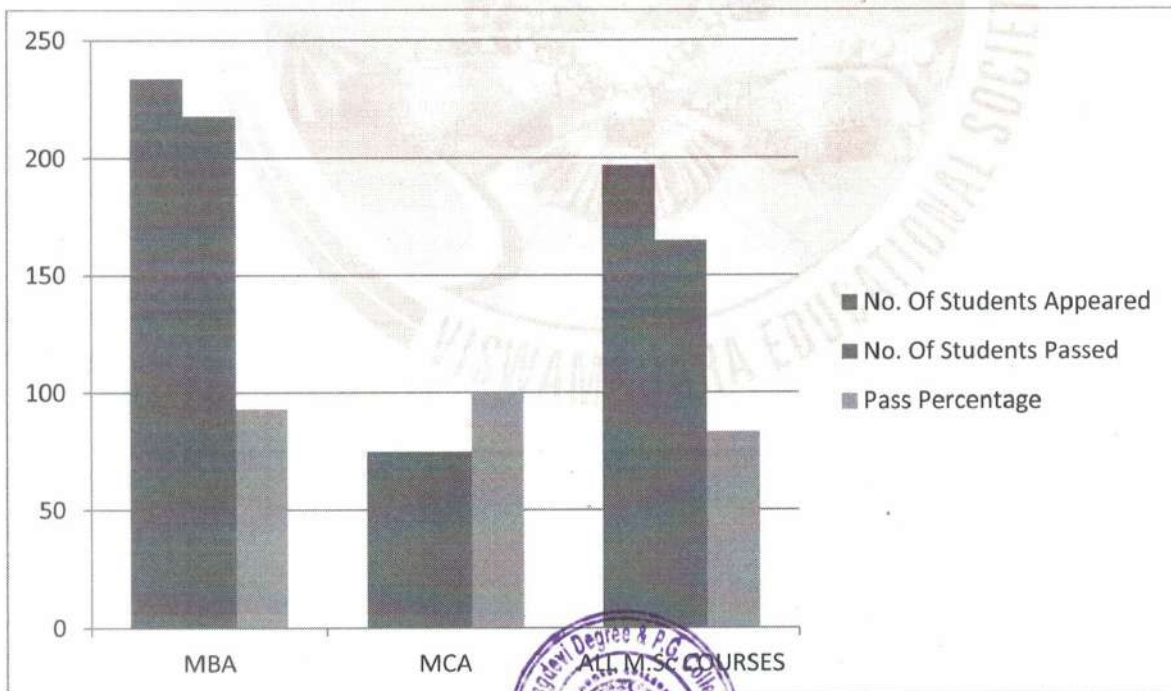

COURSE III YR	No. Of Students Appeared	No. Of Students Passed	Pass Percentage
MBA	234	218	93.16239316
MCA	75	75	100
ALL M.Sc COURSES	197	165	83.75634518

A. Amravadi Shesha Chalam
Principal

VAAGDEVI DEGREE & P.G. COLLEGE
Kishanpura, Hanamkonda