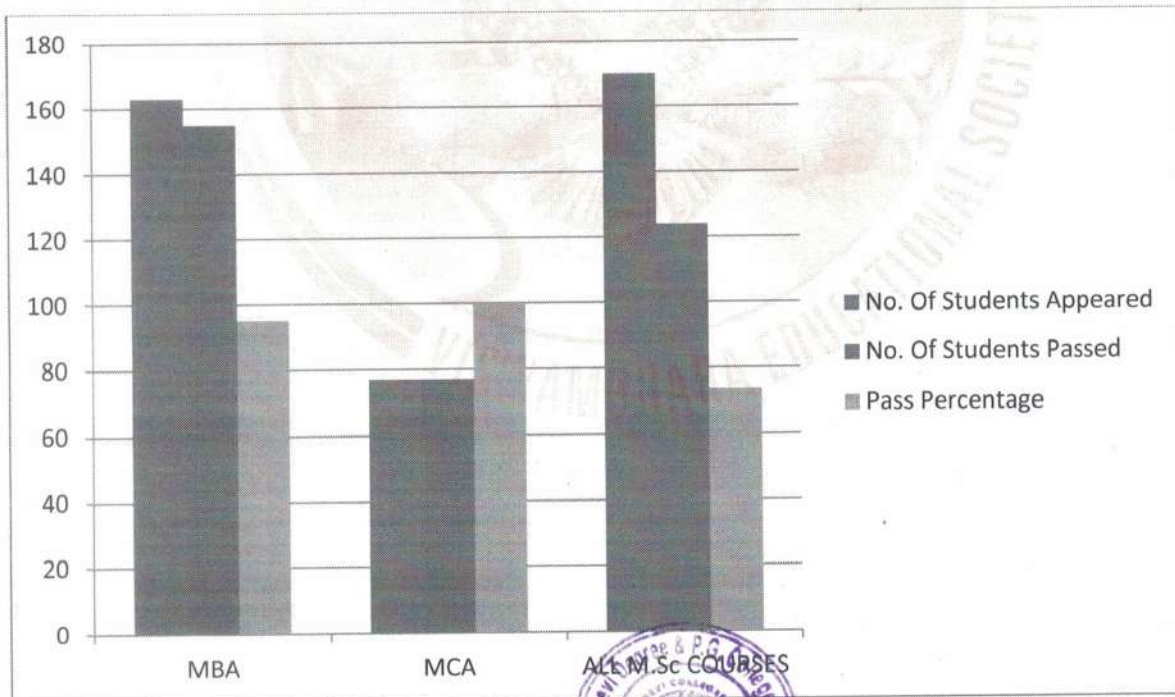

COURSE III YR	No. Of Students Appeared	No. Of Students Passed	Pass Percentage
MBA	163	155	95.09202454
MCA	77	77	100
ALL M.Sc COURSES	170	124	73.57

A. Seshachalam
Principal

VAAGDEVI DEGREE & P.G. COLLEGE
Kishanpura, Hanamkonda