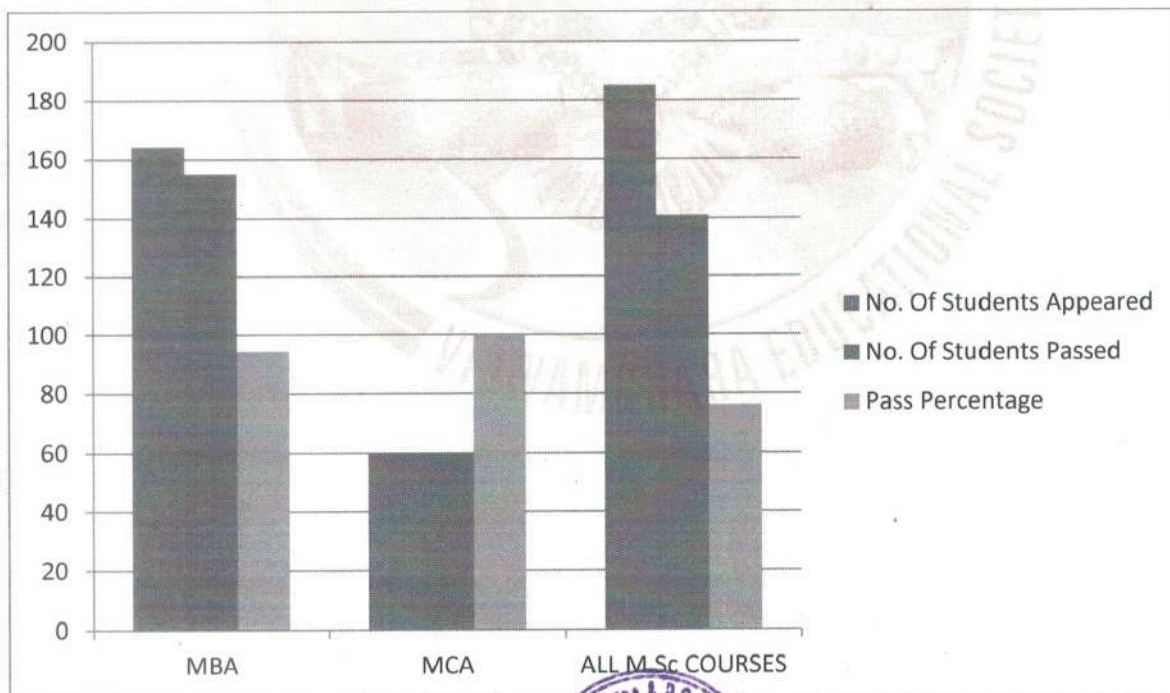

COURSE III YR	No. Of Students Appeared	No. Of Students Passed	Pass Percentage
MBA	164	155	94.51219512
MCA	60	60	100
ALL M.Sc COURSES	185	141	76.21621622

A. Schalam
Principal
VAAGDEVI DEGREE & P.G. COLLEGE
Kishanpura, Hanamkonda