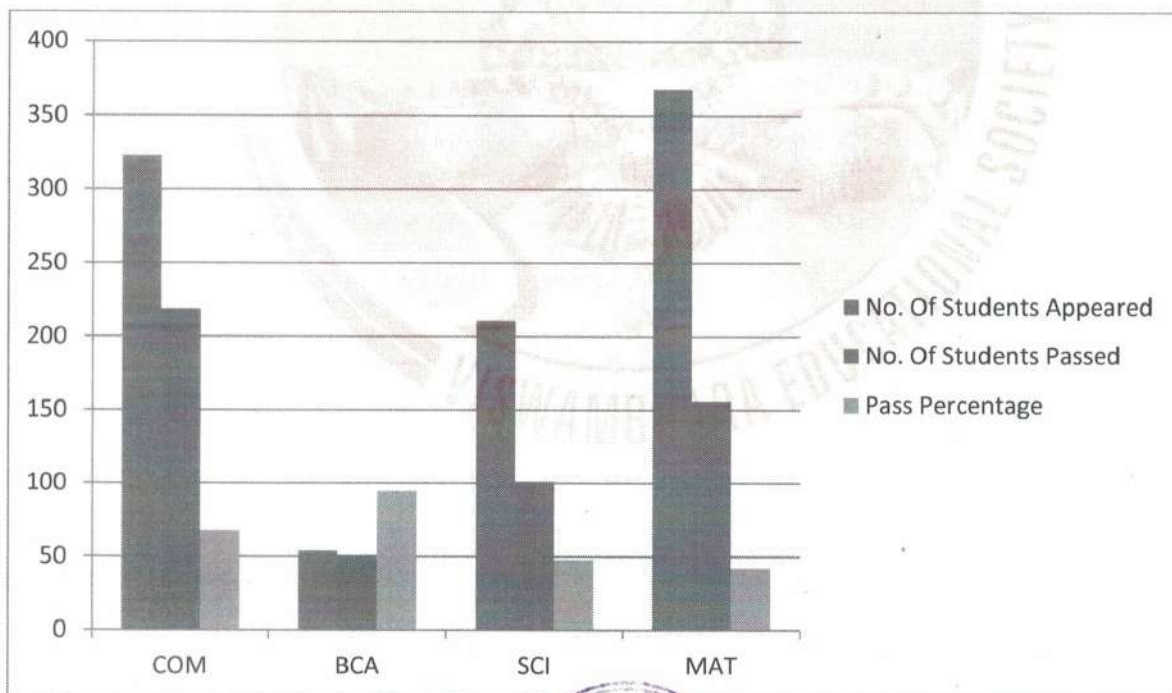

VAAGDEVI DEGREE & P.G. COLLEGE

(Approved by A.I.C.T.E., New Delhi & Affiliated to Kakatiya University)

2-2-457/A, Kishanpura, HANAMKONDA - 506 001, Warangal, T.S.

www.vaagdevicolleges.com, E-mail:a.schalam213@gmail.com, principal@vaagdevicolleges.com

Dr. AMARAVADI SHESHA CHALAM

M.A., P.G.C.T.E., P.G.D.T.E., Ph.D.

Principal

KAKATIYA UNIVERSITY RESULT ANALYSIS UG 2016-2017

COURSE III YR	No. Of Students Appeared	No. Of Students Passed	Pass Percentage
COMMERCE	323	219	67.80185759
BCA	54	51	94.44444444
SCIENCE	211	101	47.86729858
MATHS	368	156	42.39130435

A. Schalam
Principal
VAAGDEVI DEGREE & P.G. COLLEGE
Kishanpura, Hanamkonda.